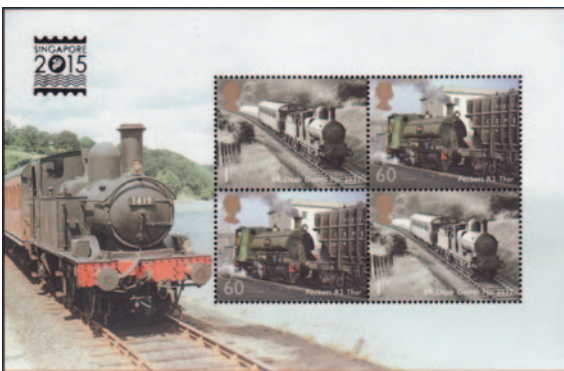

SINGAPORE 2015 SMILERS EXCLUSIVE

Union Flag Sheet of 20 Limited Edition of only 75 ~~£85.00~~ **£65.00**
 1d Black Sheet of 20 Limited Edition of only 75 ~~£95.00~~ **£75.00**

SPECIAL One Sheet of each, only ~~£165.00~~ **£125.00** (Save £15!)

SINGAPORE 2015 OVERPRINT

2014 Classic Locomotives Booklet Pane (SG 3570a) with limited edition Singapore 2015 Overprinted in black**£6.50**

do. On Souvenir Cover (50 only exist) with Official Royal Mail handstamp.....**£7.50**

SINGAPORE 2015 SOUVENIRS

1993 Machin Self-Adhesive Official Royal Mail Postcard which was overprinted in 1995 for the Singapore '95 exhibition. Now 20 years on, it has been overprinted in black for Singapore 2015 in a limited edition **£3.50 £2.95**