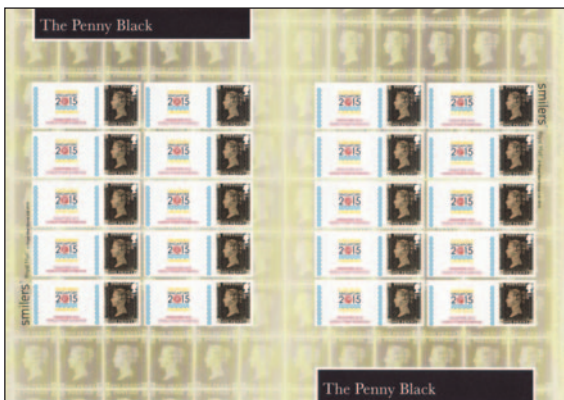

SINGAPORE 2015 SMILERS EXCLUSIVE

Union Flag Sheet of 20 Limited Edition of only 75 ~~£85.00~~ **£65.00**
 1d Black Sheet of 20 Limited Edition of only 75 ~~£95.00~~ **£75.00**

SPECIAL One Sheet of each, only ~~£165.00~~ **£125.00** (Save £15!)

SINGAPORE 2015 OVERPRINT

2014 Classic Locomotives Booklet Pane (SG 3570a) with limited edition Singapore 2015 Overprinted in black**£6.50**

do. On Souvenir Cover (50 only exist) with Official Royal Mail handstamp.....**£7.50**