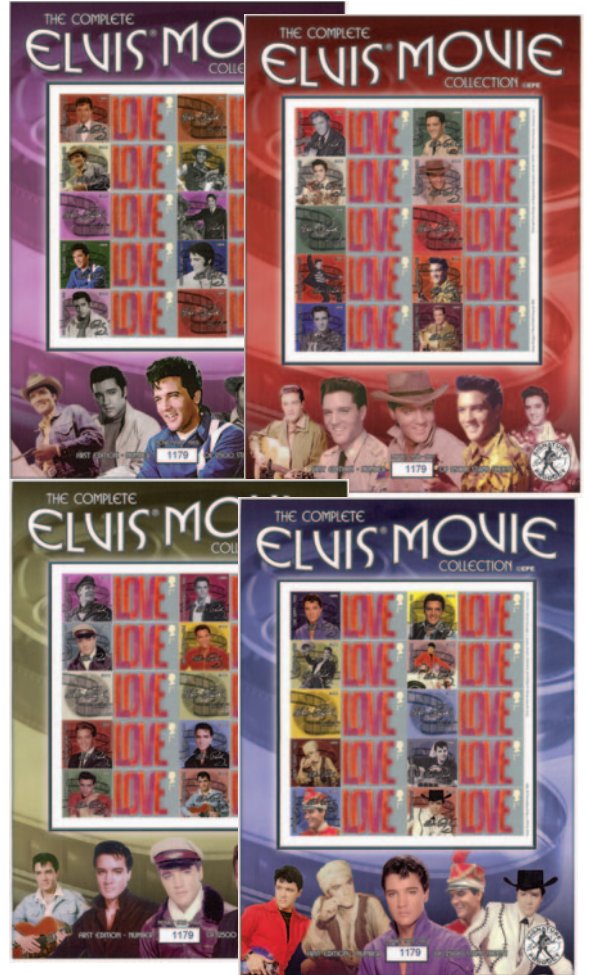

2008 NEW FOREST GOLF CLUB 120th ANNIVERSARY SMILERS SHEET

Originally issued in 2008 for the 120th Anniversary of the New Forest Golf Club.

A limited edition of just 500. Originally £29.95, now only **£9.50** (plus £3.00 P&P)

2006 50th ANNIVERSARY OF EUROPA STAMPS SMILERS SHEETS

Originally issued in 2006 were Smilers Sheets Commemorating the 50th Anniversary of Europa stamps (1956 to 2006) which depict various G.B. Europa stamps in the borders and pre-decimal Europa stamp reproductions on the labels adjoining the 1st Class Union Flag stamp. Printed in a limited edition of just 500 sets of 3 different sheets. The first sheet (Ref. EU1) is as described above. The second sheet has a slightly different appearance to accommodate the Official 'Belgica' Exhibition logo at the bottom (Ref. EU2) and the third sheet has the Official 'Stampex' logo at the bottom (Ref. EU3). The **normal retail price was £19.50 each** but we are making an exceptional offer of all 3 sheets for just **£29.50 plus £3.00 P&P**.

2004 ELVIS PRESLEY MOVIE COLLECTION SMILERS SHEET

A limited numbered edition of 2,500 Set of four GB 'Postally Valid' customised Smilers Sheets of ten 'Love' stamps showing 32 different 'Elvis' images representing one from each of the 31 films he featured in – an amazing tribute and issued on July 5th, the 50th Anniversary of his first record 'That's Alright'.