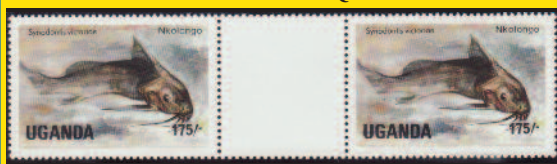

UGANDA 1985 FISH UNIQUE GUTTERS

Ex Archive Sheet – Horizontal Gutter Pairs 5/-, 10/-, 50/-, 100/-, 175/- each £5.00, the 5 for only..... **£20.00**
Two different values joined by common gutter, from archive uncut sheets.
Horizontal Gutter Pairs 135/- and 2500/-..... **£5.00 £3.50**
700/- and 205/-..... **£5.00 £3.50**
1000/- and 400/-..... **£5.00 £3.50**
Vertical Gutter Pairs 175/- and 135/-..... **£5.00 £3.50**
10/- and 5/-..... **£5.00 £3.50**
100/- and 50/-..... **£5.00 £3.50**
135/- and 2500/-..... **£5.00 £3.50**

SG 459/467	1985 Lake Fishes 50/-, 135/- or 2500/- Imperf Pairs, each.....	£8.50
SG 463	1983 Lake Fish 205/- Imperf Pair printed out of register and Overprinted 'Specimen' additionally Overprinted Togolaise 5F and additionally Overprinted Tuvalu-Nukufetau Crickey 10¢. A splendid example of printers waste.....	~~£15.00~~ £10.00
SG 464	do. As above 400/-.....	~~£15.00~~ £10.00
SG 465	do. As above 700/-.....	~~£15.00~~ £10.00
SG 466	do. As above 1000/-.....	~~£15.00~~ £10.00
SG 520	1985 Lake Fish Set of 10 Unissued designs as per Footnote in Spec. Cat.....	~~£95.00~~ £75.00
SG 520	1986 50/- Ameripex 'Niagara Falls' Imperf Pair.....	~~£5.00~~ £3.50
SG 520	do. Progressive Plate Proofs (6 stages) in Pairs.....	~~£5.00~~ £10.00
SG 521	1986 100/- Ameripex 'Jefferson Memorial' Imperf Pair.....	£5.00
SG 522	1986 250/- Ameripex 'Liberty Bell' Imperf Pair.....	£5.00
SG 522	do. Progressive Plate Proofs (4 stages) in singles.....	£5.00
SG 523	1986 1000/- Ameripex The Alamo Imperf Pair.....	£5.00
SG 524	1986 2500/- Ameripex 'George Washington Bridge' IMPERF Pair.....	£5.00
SG 529	1987 Flora and Fauna 2/- Finch Imperf Pair.....	~~£5.00~~ £3.50
SG 561	do. 10/- Sunbird Imperf Pair.....	~~£5.00~~ £3.50
SG 562	do. 25/- Rhinoceros and Oxpecker Imperf Pair.....	~~£5.00~~ £3.50
SG 563	do. 35/- Lion Imperf Pair.....	~~£5.00~~ £3.50
SG 562	do. 45/- Cheetah Imperf Pair.....	~~£5.00~~ £3.50
SG 562	do. 50/- Cordon BLEU (Bird) Imperf Pair.....	~~£5.00~~ £3.50
SG 562	do. 100/- Giant Eland and Acacia Imperf Pair.....	~~£5.00~~ £3.50
SG 568-76	1987 Milestones to Transportation (9v) Imperf Pairs	

SG 644-40	1988 Flowers (8v) Imperf Pairs.....	~~£45.00~~ £35.00
SG MS641	1988 Flowers Souvenir Sheet (2) Imperf.....	~~£45.00~~ £35.00

UGANDA OVERPRINT SUEPRIZE!

With the Definitive and Commemorative stamps from Uganda overprinted 'UGANDA LIBERATED 1979', the residue stock of Postage Dues from Kampala was also overprinted. This stock was found to contain remnants of the 1967/1970 and 1973 stamps. Only about 50 sets of the first 1967 printing are known overprinted and the approximated quantities of the other values are included alongside. Complete sets, ie one of every value, are extremely scarce and we are recommending clients to buy odd values which in themselves are very exciting and promise to be a valuable acquisition. Some stamps were found with hyphens either side of the date 1979. However, the majority seem to be without hyphens.