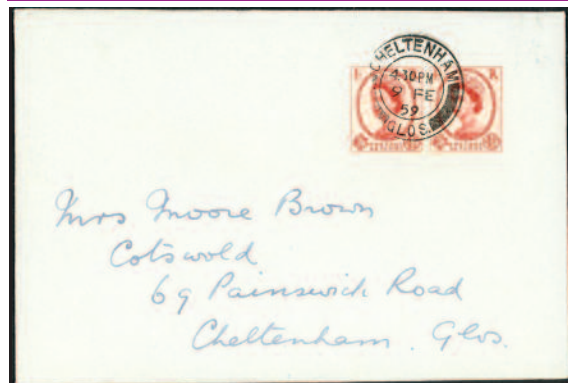

1959 4½d WILDING

On rare FDC with Southampton CDS.....~~£9.50~~ **£9.50**

AT THE END OF THE DAY THE PRICE DOES MATTER!